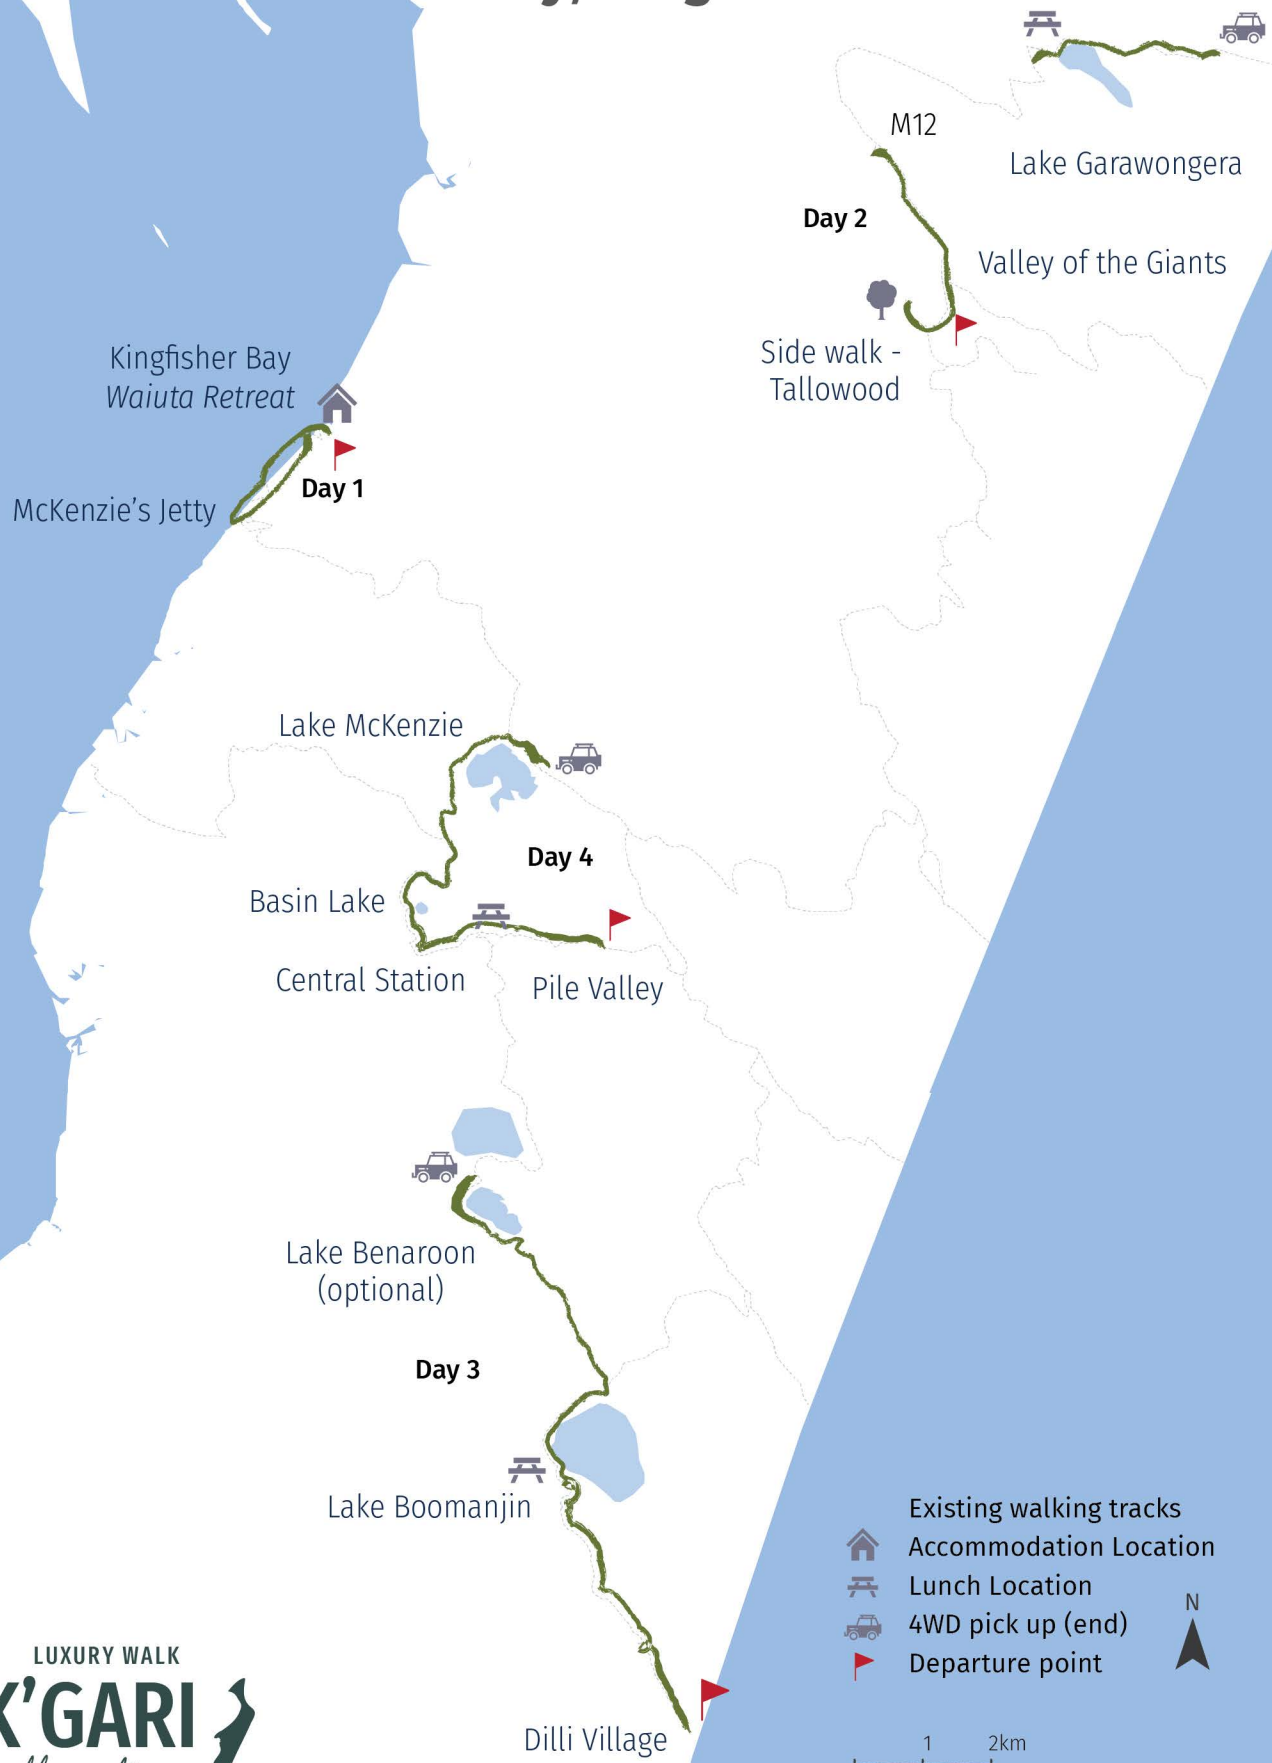

# Luxury walk

## Best of the Great Walk

### 4 day, 3 night

- Existing walking tracks
- Accommodation Location
- Lunch Location
- 4WD pick up (end)
- Departure point